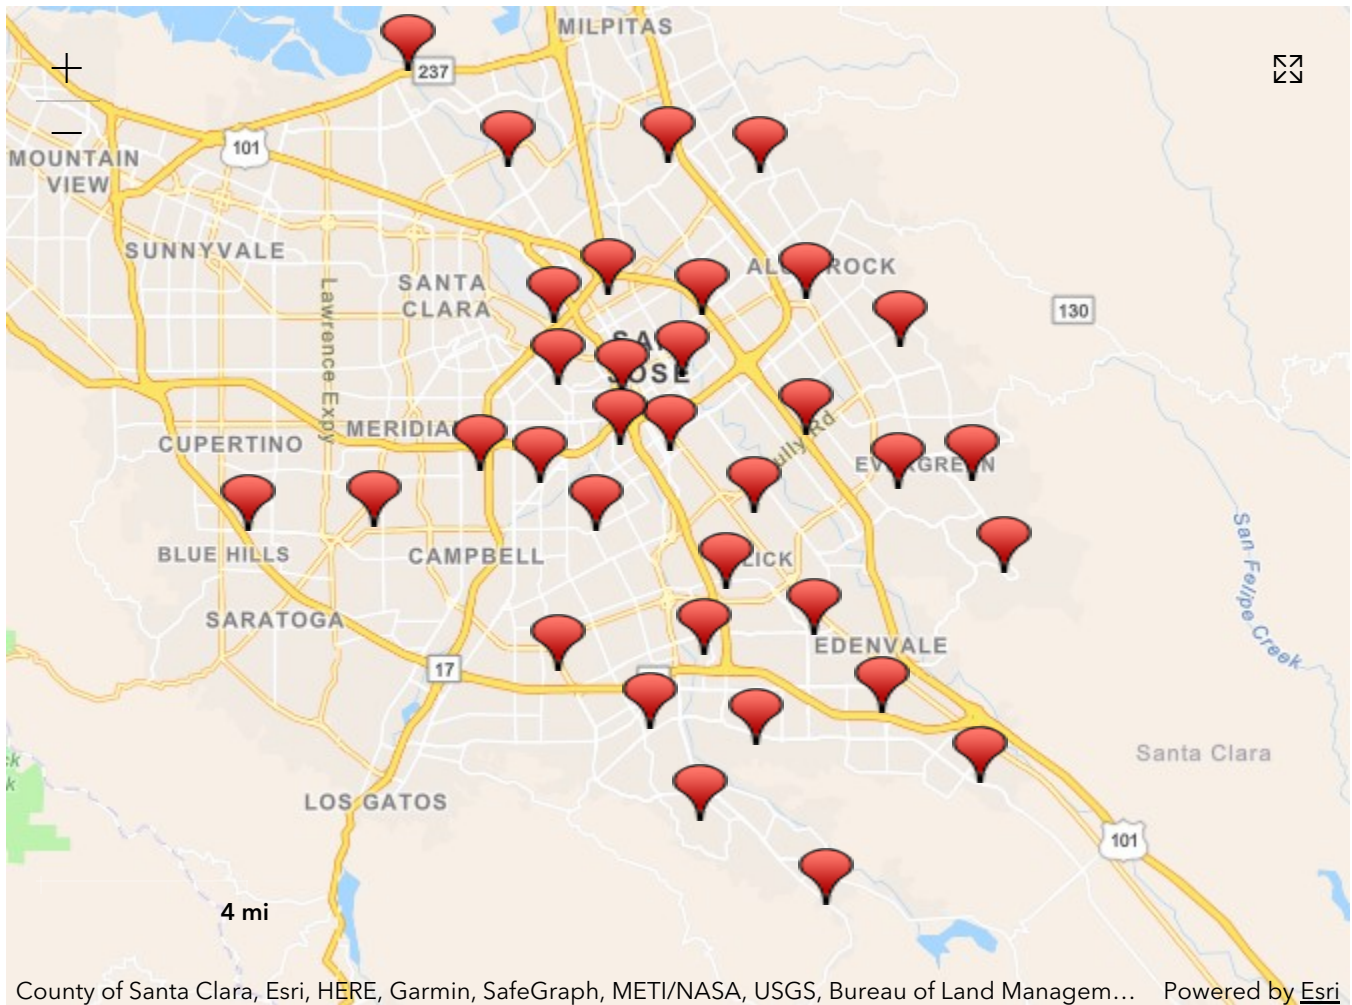

STATIONS

Total 34 facilities found.

[Station 33 \(Note: This station is closed\)](#) [Go to this facility in map](#)

ADDRESS:

[2933 Saint Florian](#)

[Way](#)

[San Jose, CA 95136](#)

[Station 35](#) [Go to this facility in map](#)

ADDRESS:

[135 Poughkeepsie Road](#)
[San Jose, CA 95123](#)

[Station 4](#) [Go to this facility in map](#)

ADDRESS:

[710 Leigh Avenue](#)
[San Jose, CA 95128](#)

[Station 5](#) [Go to this facility in map](#)

ADDRESS:
1380 North 10th Street
San Jose, CA 95112

Station 6 [Go to this facility in map](#)

ADDRESS:
1386 Cherry Avenue
San Jose, CA 95125

Station 7 [Go to this facility in map](#)

ADDRESS:
800 Emory Street
San Jose, CA 95113

Station 8 [Go to this facility in map](#)

ADDRESS:

[802 East Santa Clara Street](#)
[San Jose, CA 95112](#)

[Station 9](#) [Go to this facility in map](#)

ADDRESS:
[3410 Ross Avenue](#)
[San Jose, CA 95124](#)