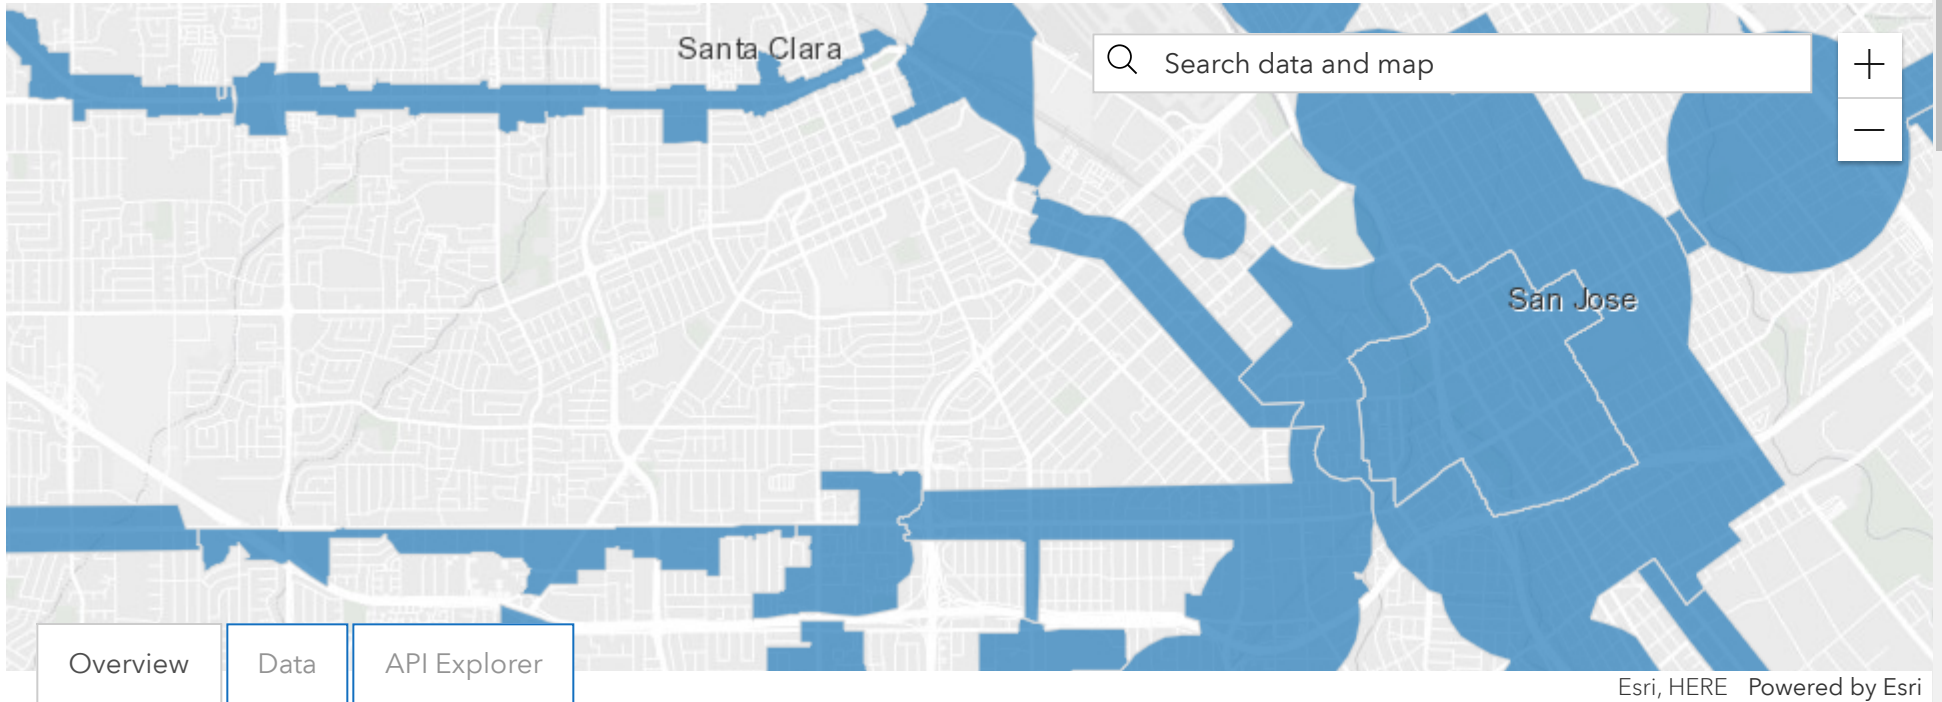

Priority Development Areas (current)

Last updated 15 days ago | 218 Records

7/15/2020 Feature Layer Custom License

[Download](#) [APIs](#)

This feature set represent the current Priority Development Areas (PDA) for the San Francisco Bay Region. The geographies were adopted by the Metropolitan Transportation Commission and Association of Bay Area Governments executive bodies on July 16, 2020.